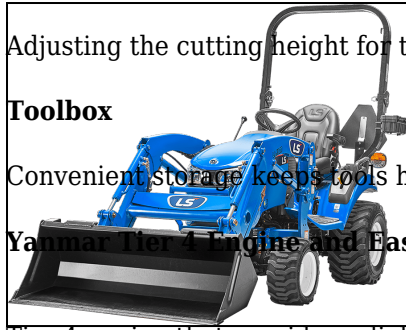

The MT1 Sub-compact incorporates a user-friendly ergonomic design into a robust and quality tractor. The MT1 standard features provide the most comfortable operator experience and versatility position for backhoe use.

LS MT125 Features -

4WD (Front Wheel Mechanical Assist)

The MT125-24.7HP Sub-Compact Tractor features 4WD so you can get all your heavy duty pulling with no scuff. Go from 2WD to a 4WD with a simple move of a lever.

Dual Pedal, 2 Range HST

Our MT125 model features the highly preferred dual pedal. Easier and more comfortable than rocker pedals and smoother switch.

Independent PTO

Easiest PTO to operate that can be turned on or off with a switch.

PTO Selector Switch

Allows you to select the rear-PTO, mid-PTO or both.

Standard Mid PTO

2000 RPM Mid PTO for optional 60" mid-mount mower or 50" front mount snow blower.

Standard Hydrostatic Power Steering

Ditch the mechanical link—introducing hydrostatic power steering for ultimate flexibility, parts costs, and assemble-ability. This feature makes turning easier, improves control and reduces fatigue.

Standard Foldable ROPS

Introducing foldable ROPS for storage allowance in low clearance buildings or sheds.

3-Point Hitch

Category 1 with a hitch lift capacity of 966 lbs. is smooth and responsive.

Ergonomically Designed 3-Point Hitch Controls

Easily accessible for maximum comfort and convenience with hydraulic position control.

LS Tractor MT125 Sub-Compact Tractor w/ Backhoe

[Read More](#)

SKU:LS-MT125-BH

Price:$28110

Includes an Easy Open Hood for quick accessibility for easy maintenance.

Categories:[Tractors](#)